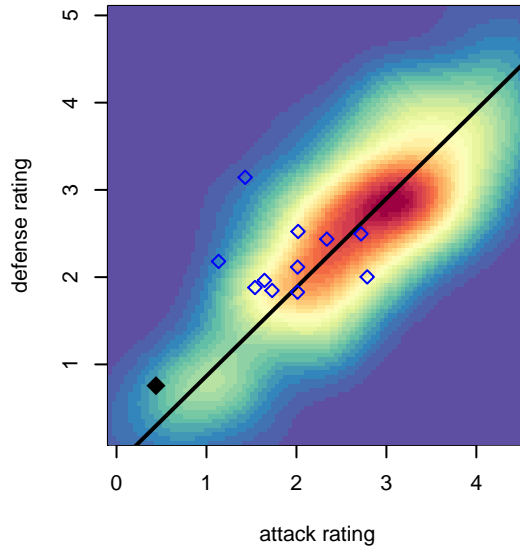

**attack and defense rating
relative to others at age
and all opponents in last 13 months**