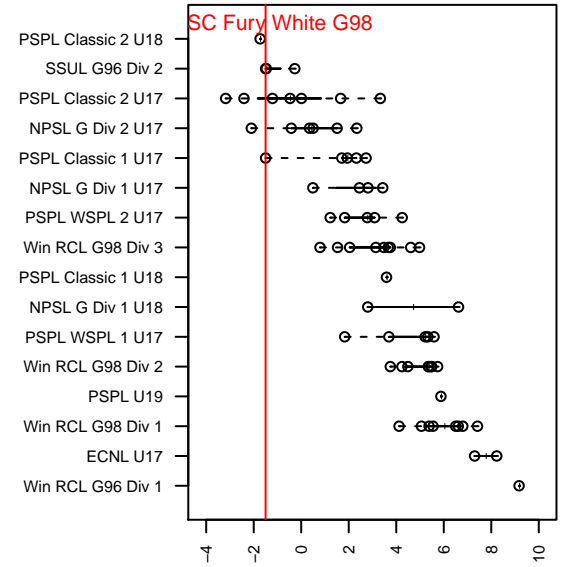

**attack and defense rating
relative to others at age
and all opponents in last 13 months**