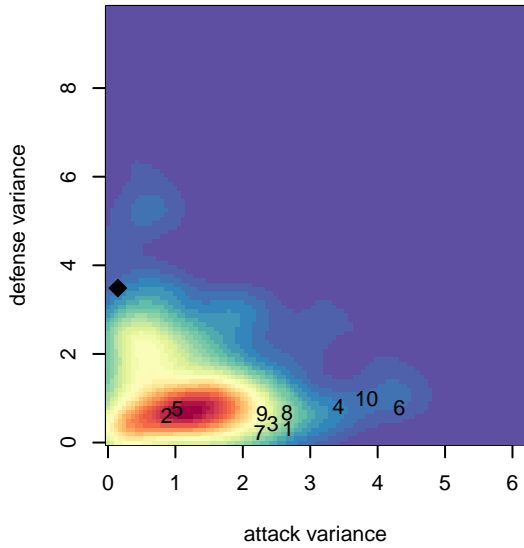

FPSC Fury White G98

Franklin Pierce SC
 Tacoma, WA
 G98 total strength=972
 attack=1.55 defense=2.13
 fall league = PSPL Classic 1 U17

alt names used:
 FPSC Fury G98 White
 FPSC Fury G98 White

Venues played:
 2015 Labor Day Cup GU17-19
 2015 AstroTurf Showcase GU17 CD
 2015 PSPL Classic 1 U17

FPSC Fury White G98
 Dots are actual minus expected GF (blue circles) and GA (red triangles).
 Blue line is smoothed change in attack strength. Red is smoothed change in defense strength.

**attack and defense variance (black dot)
relative to other teams
and top 10 in region**